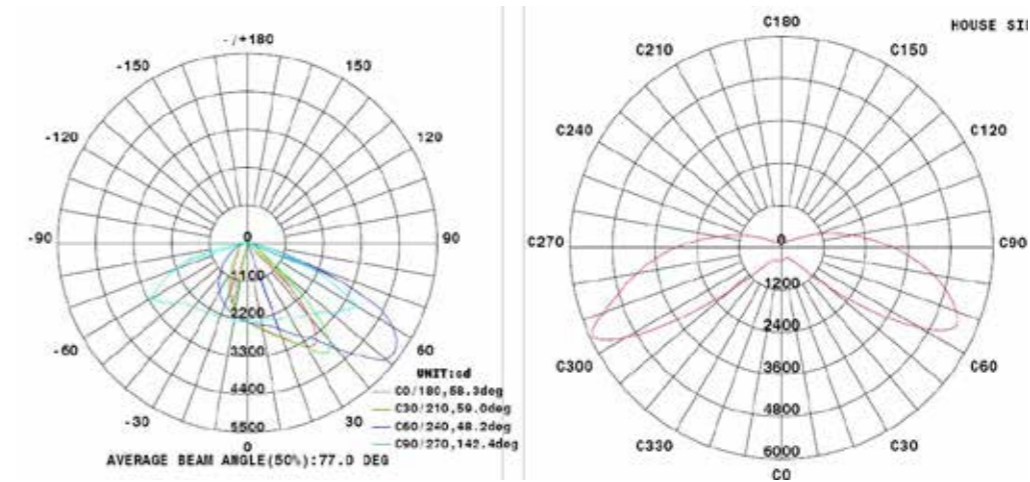

Light distribution curve

Product	Power	Total lumen output (5000k)	Color temperature	Dimensions
LG-HB220-W100	100W	9800Lm	2700-6500K	500x411mm
LG-HB220-W150	150W	13600Lm	2700-6500K	500x411mm
LG-HB220-W200	200W	19600Lm	2700-6500K	500x561mm
LG-HB220-W300	300W	29500Lm	2700-6500K	568x557mm
LG-HB220-W400	400W	38700Lm	2700-6500K	568x607mm

Light distribution curve

Product	Power	Total lumen output (5000k)	Color temperature	Dimensions
LG-ST300-W060	60W	5850Lm	2700-6500K	519x307x139mm
LG-ST300-W120	120W	12150Lm	2700-6500K	669x307x139mm
LG-ST300-W180	180W	18000Lm	2700-6500K	819x307x139mm
LG-ST300-W240	240W	23520Lm	2700-6500K	894x307x139mm
LG-ST300-W300	300W	29400Lm	2700-6500K	1119x307x139mm