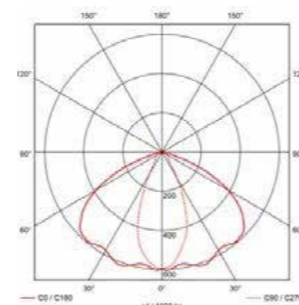

CrystalLed™ is designed to replace conventional lighting in a wide variety of applications, both indoor and outdoor. The robust lamp is vibration resistant, withstands extreme temperatures, and the low weight allows for easy installation and management.

Products

1. Street
2. Arc
3. Light Engine
4. Marine
5. Tower Bracket
6. Wall Bracket

EL-Number	Product	Driver	Power	Total lumen output (6000k)	Color temperature	IP
3508809	CrystalLed™ Industrial 24	450mA	40W	4122Lm	4500K, 6000K	65 / 67
3508811	CrystalLed™ Industrial 48	450mA	71W	8472Lm	4500K, 6000K	65 / 67
3508813	CrystalLed™ Industrial 72	450mA	104W	11401Lm	4500K, 6000K	65 / 67
3507374	CrystalLed™ Industrial 96	550mA	169W	17686Lm	4500K, 6000K	65 / 67
3508815	CrystalLed™ Industrial ID 24	450mA	40W	4122Lm	4500K, 6000K	65 / 67
3508817	CrystalLed™ Industrial ID 48	450mA	71W	8472Lm	4500K, 6000K	65 / 67
3508819	CrystalLed™ Industrial ID 72	450mA	104W	11401Lm	4500K, 6000K	65 / 67
3507360	CrystalLed™ Street ID 56	450mA	126W	10251Lm	4500K, 6000K	65 / 67
3507343	CrystalLed™ Tower 48	700mA	109W	11405Lm	4500K, 6000K	65 / 67
3508820	CrystalLed™ Tower 72	700mA	160W	17184Lm	4500K, 6000K	65 / 67
3508822	CrystalLed™ Tower 96	700mA	208W	22808Lm	4500K, 6000K	65 / 67
3508801	CrystalLed™ ARC 48	450mA	71W	8472Lm	4500K, 6000K	
3508805	CrystalLed™ ARC 72	450mA	104W	11401Lm	4500K, 6000K	
3507339	CrystalLed™ Marine 48	450mA	71W	8472Lm	4500K, 6000K	65 / 67
3508841	CrystalLed™ Marine 72	450mA	104W	11401Lm	4500K, 6000K	65 / 67